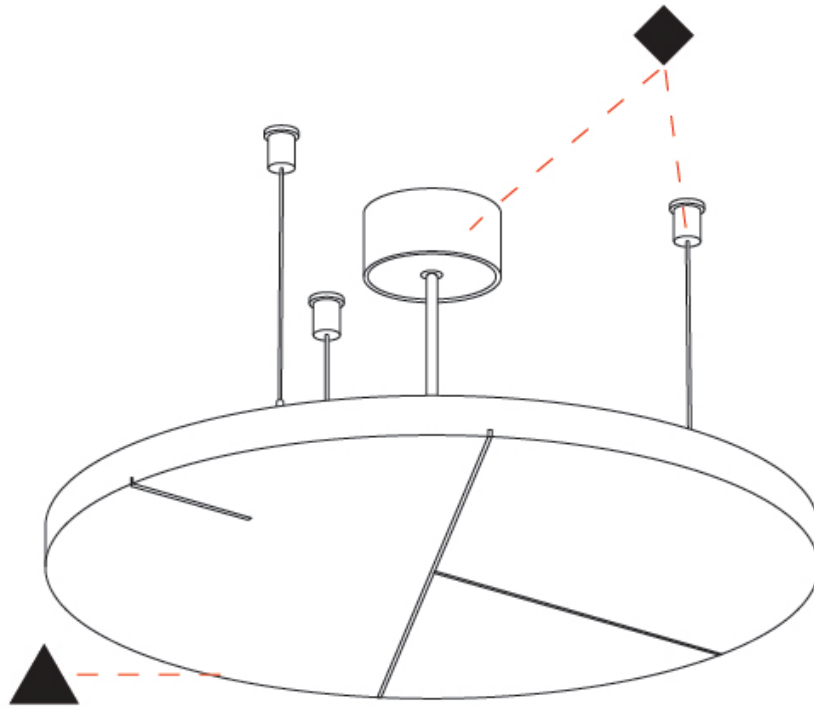

GLORIOUS ACOUSTIC LIGHT PANEL SUSPENSION

A300712-

PROJECT

TYPE

SPECIFIER

QUANTITY

DATE

A